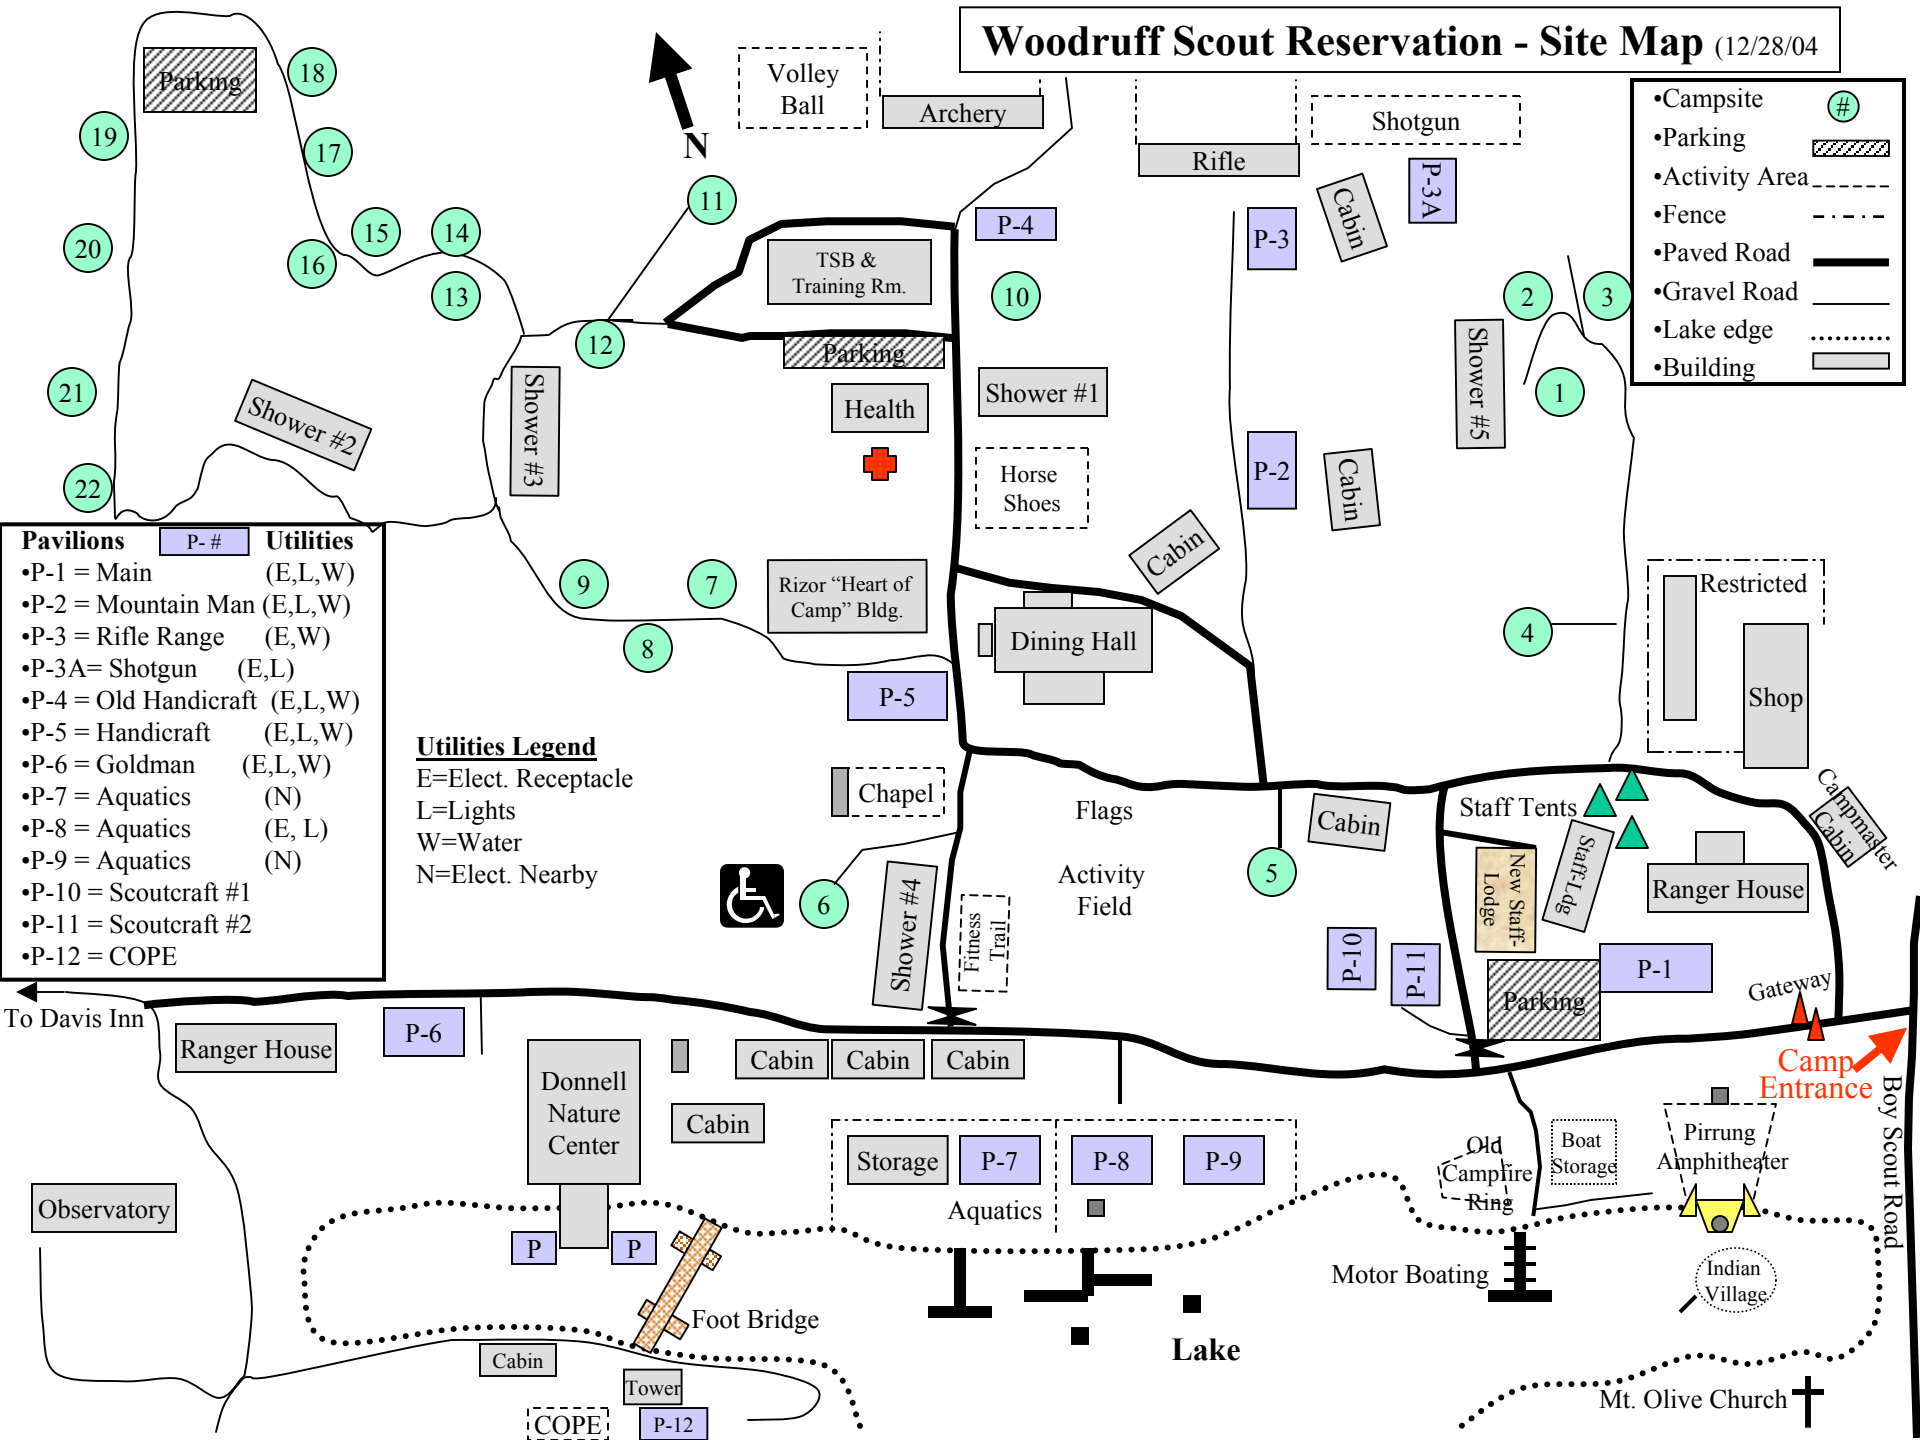

Woodruff Scout Reservation - Site Map (12/28/04)

- •Campsite #
- •Parking
- •Activity Area
- •Fence
- •Paved Road
- •Gravel Road
- •Lake edge
- •Building

Pavilions P-# **Utilities**

- •P-1 = Main (E,L,W)
- •P-2 = Mountain Man (E,L,W)
- •P-3 = Rifle Range (E,W)
- •P-3A= Shotgun (E,L)
- •P-4 = Old Handicraft (E,L,W)
- •P-5 = Handicraft (E,L,W)
- •P-6 = Goldman (E,L,W)
- •P-7 = Aquatics (N)
- •P-8 = Aquatics (E, L)
- •P-9 = Aquatics (N)
- •P-10 = Scoutcraft #1
- •P-11 = Scoutcraft #2
- •P-12 = COPE

Utilities Legend

- E=Elect. Receptacle
- L=Lights
- W=Water
- N=Elect. Nearby

Volley Ball

Archery

Rifle

Shotgun

TSB & Training Rm.

Parking

Health

Shower #1

Horse Shoes

Rizor "Heart of Camp" Bldg.

Dining Hall

Flags

Activity Field

Staff Tents

Ranger House

Campmaster Cabin

Restricted

Shop

New Staff Lodge

Staff Ldgs

Gateway

Camp Entrance

Boy Scout Road

Pirring Amphitheater

Indian Village

Mt. Olive Church

Motor Boating

Old Campfire Ring

Boat Storage

Storage

Aquatics

Donnell Nature Center

Foot Bridge

Tower

COPE

Observatory

To Davis Inn

Parking

18

17

20

15

14

16

13

11

12

Shower #2

Shower #3

21

22

9

7

8

10

P-3

P-3A

2

3

Shower #5

1

P-2

Cabin

4

5

Cabin

P-10

P-11

P-1

P-6

Ranger House

Cabin

Cabin

Cabin

Cabin

Donnell Nature Center

P

P

Cabin

P-12

Storage

P-7

P-8

P-9

Old Campfire Ring

Boat Storage

Pirring Amphitheater

Indian Village

Mt. Olive Church

Motor Boating

Old Campfire Ring

Boat Storage

Storage

Aquatics

Donnell Nature Center

P

P

Cabin

P-12

Storage

P-7

P-8

P-9

Old Campfire Ring

Boat Storage

Pirring Amphitheater

Indian Village

Mt. Olive Church

Motor Boating

Old Campfire Ring

Boat Storage

Storage

Aquatics

Donnell Nature Center

P

P

Cabin

P-12

Storage

P-7

P-8

P-9

Old Campfire Ring

Boat Storage

Pirring Amphitheater

Indian Village

Mt. Olive Church

Motor Boating

Old Campfire Ring

Boat Storage

Storage

Aquatics

Donnell Nature Center

P

P

Cabin

P-12

Storage

P-7

P-8

P-9

Old Campfire Ring

Boat Storage

Pirring Amphitheater

Indian Village

Mt. Olive Church

Motor Boating

Old Campfire Ring

Boat Storage

Storage

Aquatics

Donnell Nature Center

P

P

Cabin

P-12

Storage

P-7

P-8

P-9

Old Campfire Ring

Boat Storage

Pirring Amphitheater

Indian Village

Mt. Olive Church

Motor Boating

Old Campfire Ring

Boat Storage

Storage

Aquatics

Donnell Nature Center

P

P

Cabin

P-12

Storage

P-7

P-8

P-9

Old Campfire Ring

Boat Storage

Pirring Amphitheater

Indian Village

Mt. Olive Church

Motor Boating

Old Campfire Ring

Boat Storage

Storage

Aquatics

Donnell Nature Center

P

P

Cabin

P-12

Storage

P-7

P-8

P-9

Old Campfire Ring

Boat Storage

Pirring Amphitheater

Indian Village

Mt. Olive Church

Motor Boating

Old Campfire Ring

Boat Storage

Storage

Aquatics

Donnell Nature Center

P

P

Cabin

P-12

Storage

P-7

P-8

P-9

Old Campfire Ring

Boat Storage

Pirring Amphitheater

Indian Village

Mt. Olive Church

Motor Boating

Old Campfire Ring

Boat Storage

Storage

Aquatics

Donnell Nature Center

P

P

Cabin

P-12

Storage

P-7

P-8

P-9

Old Campfire Ring

Boat Storage

Pirring Amphitheater

Indian Village

Mt. Olive Church

Motor Boating

Old Campfire Ring

Boat Storage

Storage

Aquatics

Donnell Nature Center

P

P

Cabin

P-12

Storage

P-7

P-8

P-9

Old Campfire Ring

Boat Storage

Pirring Amphitheater

Indian Village

Mt. Olive Church

Motor Boating

Old Campfire Ring

Boat Storage

Storage

Aquatics

Donnell Nature Center

P

P

Cabin

P-12

Storage

P-7

P-8

P-9

Old Campfire Ring

Boat Storage

Pirring Amphitheater

Indian Village

Mt. Olive Church

Motor Boating

Old Campfire Ring

Boat Storage

Storage

Aquatics

Donnell Nature Center

P

P

Cabin

P-12

Storage

P-7